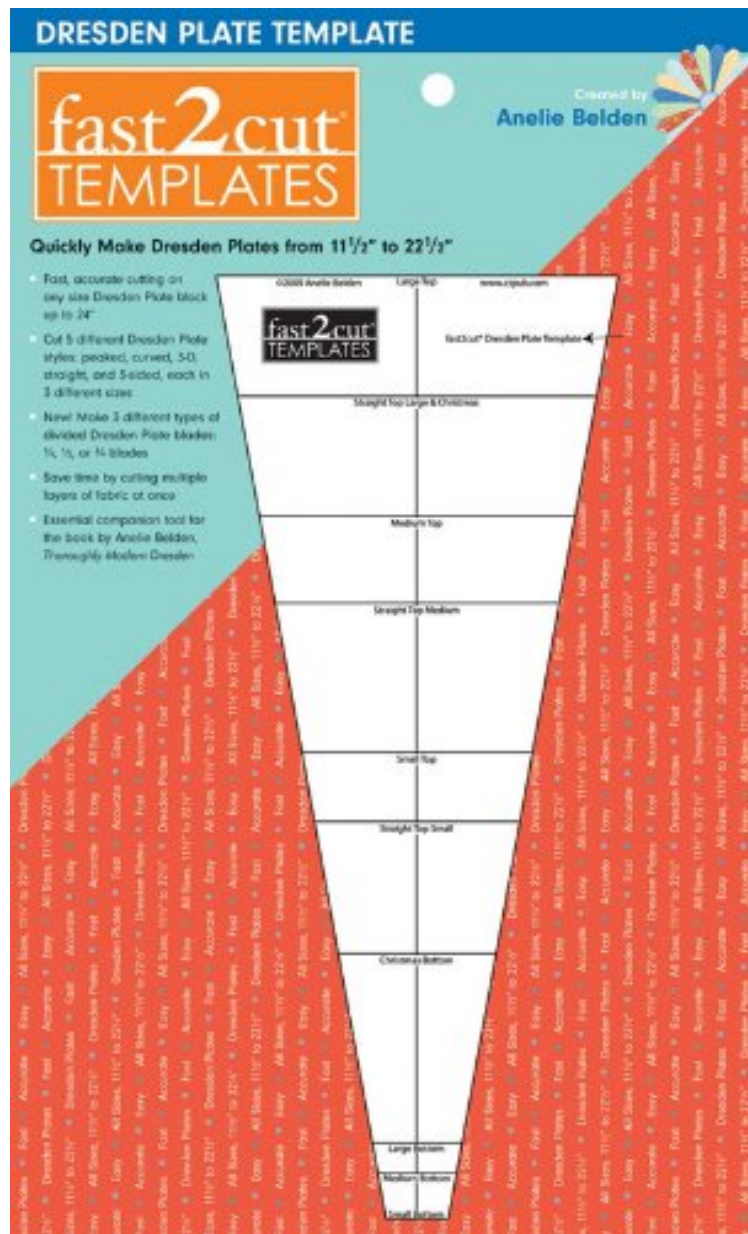

fast2cut Dresden Plate Template: Quickly Make Dresden Plates from 11 1/2 to 22 1/2

From CT Publishing
ePub | *DOC | audiobook | ebooks | Download PDF

[DOWNLOAD](#)  [+ READ ONLINE](#)

#265522 in Books CT Publishing Model: 20116 2009-07-16 Original language: English PDF # 1 11.44 x .15 x 8.56l, .2 Binding: Misc. Supplies 1 pages Quickly make Dresden plates from 11-1/2 Inch to 22-1/2 Inch Cut five different Dresden plate styles Contains one template | File size: 25.Mb

Template: Quickly Make Dresden Plates from 11 1/2 to 22 1/2:

1 of 1 people found the following review helpful. Special Dresden Ruler
By momsbusyI purchased this ruler for use with Anelie Belden's Modern Dresden book and some of her patterns. It really helped. It is different from the other Dresden rulers, because it comes down into a smaller end. This end allows you to make points on the small end of your Dresden blade.
1 of 1 people found the following review helpful. I love the extra markings on this ruler and that is ...
By Daenette MoreI love the extra markings on this ruler and that is why I bought it. Your picture does not show these extra markings for the tips of the dresden blades such as the half circles and half hexie markings . I had to read the reviews to find out if this was the right ruler and check the book that it is associated with. . CHANGE THE PICTURE!!!
3 of 3 people found the following review helpful. Better than Pictured
By Kindle CustomerPROS: The photo of the product doesn't include the markings to create pointed, curved and 3-sided ends for the Dresden plates. Watch the product video for a better display of the product you will receive. Template is a nice weight and will not break.
CONS: There are no ruler markings/seam allowance guides on the template so you can't adjust sizes without a second ruler to indicate increments in inches/centimeters. If it had the omitted ruler marks/seam allowance.
SUMMARY: I'd have rated it 5-stars if it had the additional markings.